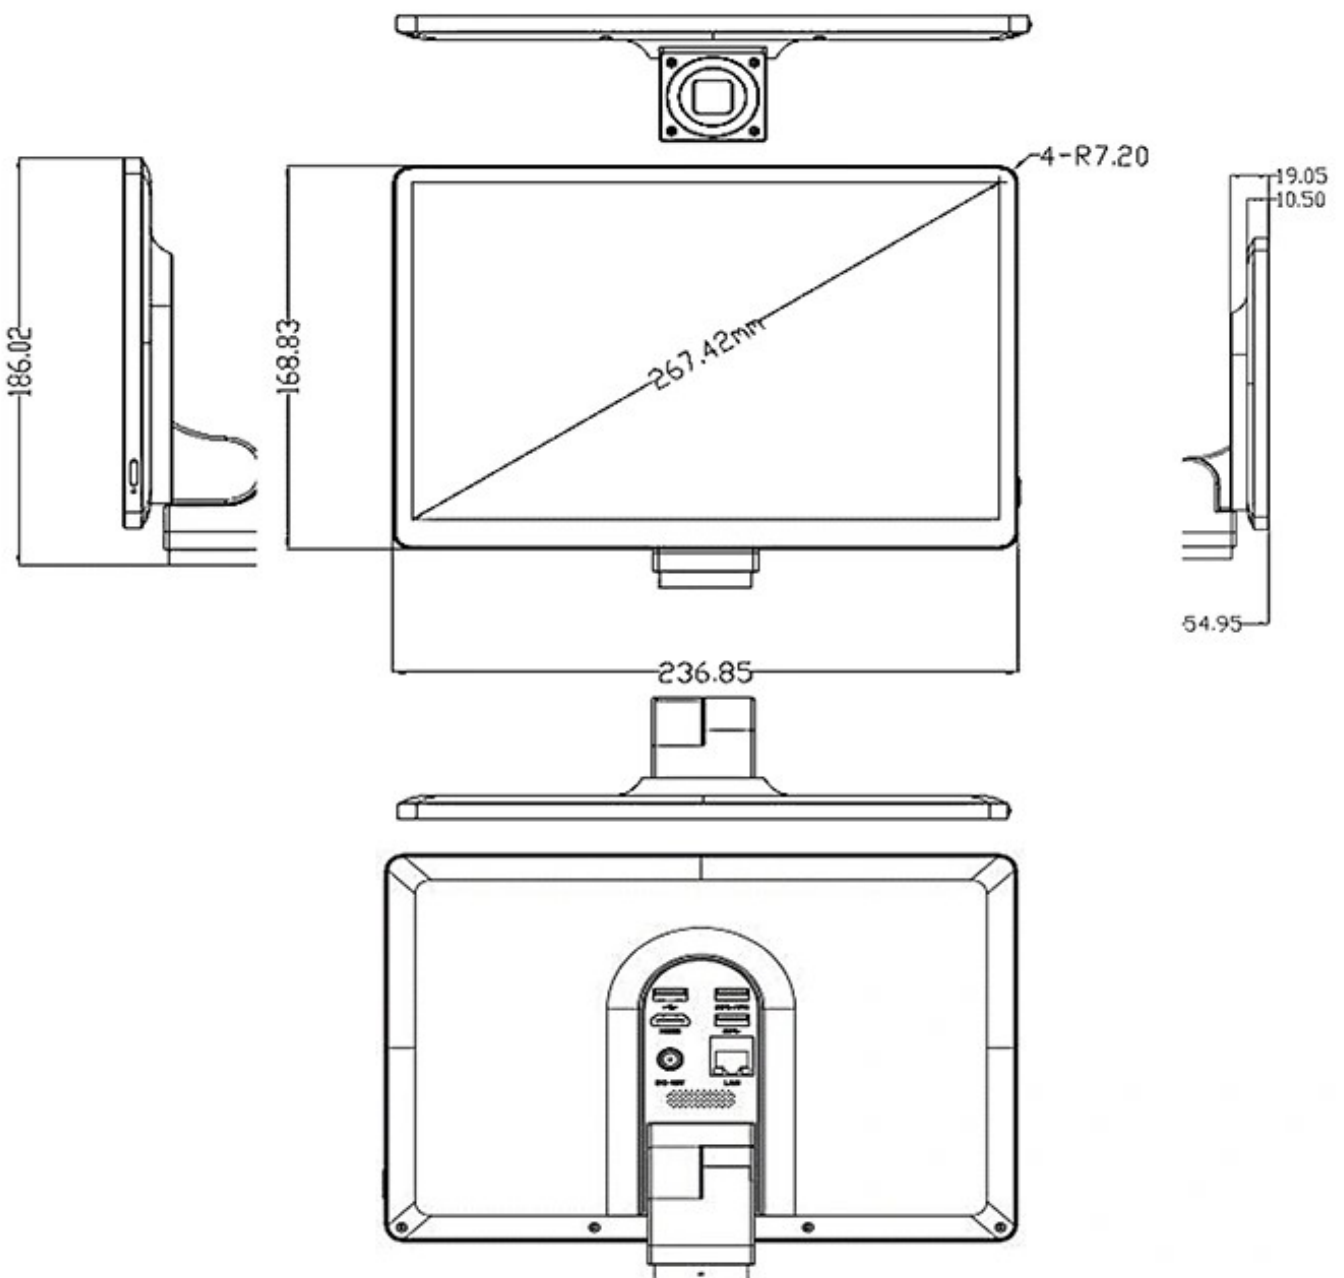

10.5" Touch Screen Android Pad Digital Camera, 8.0M

10.5" LCD Touch Screen Digital Microscope, 8.0M, Android Pad

- 10.5" Touch Screen Android Pad + 4K 8.0M Digital All-in-One Camera for Microscope
- Turn On & See Micro Image Directly Through Pre-Installed S-Eye Measure Software
- Control by Touch Screen & USB Mouse+Keyboard to Measure No Need Computer
- 4K 8.0M 1/1.8" CMOS Digital Camera Resolution 3840*2158@30FPS Shape Image
- Built-in Android 11 System Support 90 Language, With Memory RAM 2G + ROM 16G

10.5" Android Pad + 8.0M Camera
Sharp Image | All-in-One | Phot & Video

10.5" Touch Screen Android Pad Digital Camera, 8.0M

Spec.	Model	SLV-8MP-Android
	Category	HD All-in-One Android 11 System Tablet Digital Camera
	Sensor	1/1.8" CMOS Sensor
	Effective Pixel	8M, 4K
	Screen	10.5" High-Definition Touch Screen
	Operation System	Android 11
	WIFI	2.4GHz/5GHz Dual-band WIFI, Support WIFI6
	Bluetooth	Bluetooth 5.0
	Output	USB3.0*2, USB2.0*1, HDMI, Gigabit LAN Port
	Pixel size	2.0um*2.0um
	Power	DC-12V/2A
Function	Basic Function	Android Interaction, Installed S-Eye2.0 Measure Software
	Image Adjustment	Brightness, Contrast, Saturation, Color Temperature
	Camera Function	Mirror, Flip, Freeze, Black and White
	UI Interface	Support User-friendly Mouse & Keyboard, And Touch Screen Operation
	Photo	8.0M Image Capture
	Video	1080P Video
	Storage	Still Photo and Video Recording, Picture Preview
	Marking	Point Coordinates, Crosshairs, Coordinate System, Text Annotations
	Length Measurement	Straight Line, Folded Line, Curve Length, Parallel Line Distance, Point Line Distance
	Geometric Measurement	Line Segment Length, Radius Fixed Circle, 2 Point Fixed Circle, 3 Point Fixed Circle, Concentric Circle, Radius Fixed Circle
Package	Geometric Area Measurement	Polygon, Rectangle
	Measurement System	Built-in S-Eye Software
	Box Size	237*169*10.5mm
Package	Weight	0.6kg
	Accessory	DC-12V/2A Power Adapter