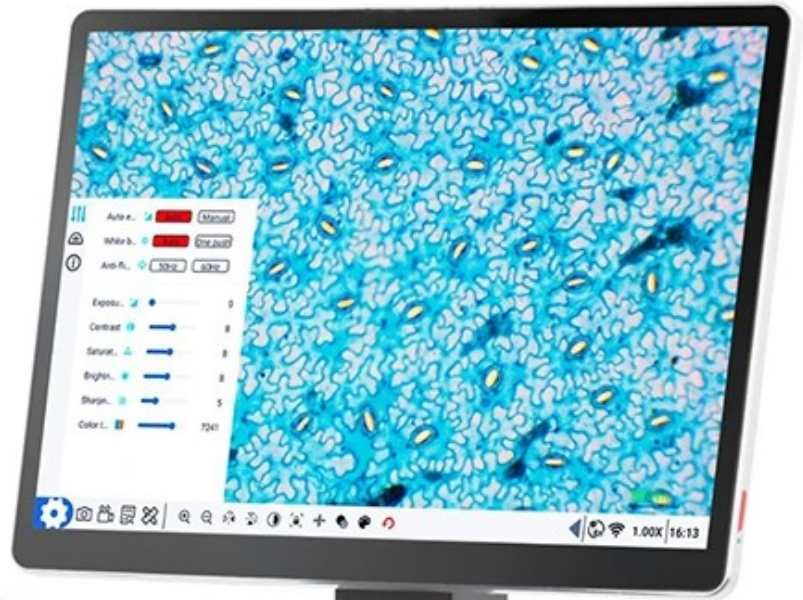

10.5" Touch Screen Android Pad Digital Camera, 8.0M

10.5" LCD Touch Screen Digital Microscope, 8.0M, Android Pad

- 10.5" Touch Screen Android Pad + 4K 8.0M Digital All-in-One Camera for Microscope
- Turn On & See Micro Image Directly Through Pre-Installed S-Eye Measure Software
- Control by Touch Screen & USB Mouse+Keyboard to Measure No Need Computer
- 4K 8.0M 1/1.8" CMOS Digital Camera Resolution 3840*2158@30FPS Shape Image
- Built-in Android 11 System Support 90 Language, With Memory RAM 2G + ROM 16G

10.5" Android Pad + 8.0M Camera
Sharp Image | All-in-One | Phot & Video

10.5" Touch Screen Android Pad Digital Camera, 8.0M

Spec.	Model	SLV-8MP-Android
	Category	HD All-in-One Android 11 System Tablet Digital Camera
	Sensor	1/1.8" CMOS Sensor
	Effective Pixel	8M, 4K
	Screen	10.5" High-Definition Touch Screen
	Operation System	Android 11
	WIFI	2.4GHz/5GHz Dual-band WIFI, Support WIFI6
	Bluetooth	Bluetooth 5.0
	Output	USB3.0*2, USB2.0*1, HDMI, Gigabit LAN Port
	Pixel size	2.0um*2.0um
	Power	DC-12V/2A
Function	Basic Function	Android Interaction, Installed S-Eye2.0 Measure Software
	Image Adjustment	Brightness, Contrast, Saturation, Color Temperature
	Camera Function	Mirror, Flip, Freeze, Black and White
	UI Interface	Support User-friendly Mouse & Keyboard, And Touch Screen Operation
	Photo	8.0M Image Capture
	Video	1080P Video
	Storage	Still Photo and Video Recording, Picture Preview
	Marking	Point Coordinates, Crosshairs, Coordinate System, Text Annotations
	Length Measurement	Straight Line, Folded Line, Curve Length, Parallel Line Distance, Point Line Distance
	Geometric Measurement	Line Segment Length, Radius Fixed Circle, 2 Point Fixed Circle, 3 Point Fixed Circle, Concentric Circle, Radius Fixed Circle
Package	Geometric Area Measurement	Polygon, Rectangle
	Measurement System	Built-in S-Eye Software
	Box Size	237*169*10.5mm
Package	Weight	0.6kg
	Accessory	DC-12V/2A Power Adapter