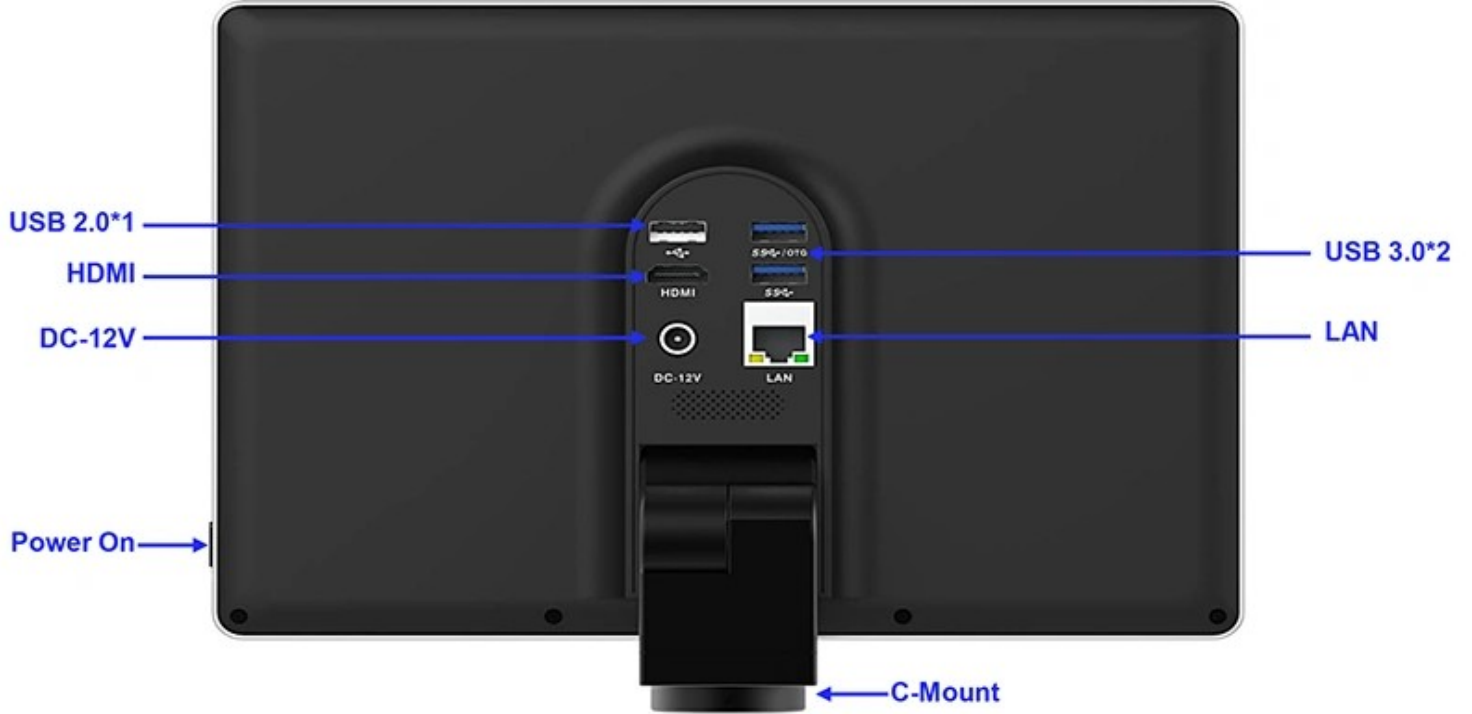

10.5" Touch Screen Android Pad Digital Camera, 8.0M

10.5" LCD Touch Screen Digital Microscope, 8.0M, Android Pad

- 10.5" Touch Screen Android Pad + 4K 8.0M Digital All-in-One Camera for Microscope
- Turn On & See Micro Image Directly Through Pre-Installed S-Eye Measure Software
- Control by Touch Screen & USB Mouse+Keyboard to Measure No Need Computer
- 4K 8.0M 1/1.8" CMOS Digital Camera Resolution 3840*2158@30FPS Shape Image
- Built-in Android 11 System Support 90 Language, With Memory RAM 2G + ROM 16G

10.5" Android Pad + 8.0M Camera
Sharp Image | All-in-One | Phot & Video

10.5" Touch Screen Android Pad Digital Camera, 8.0M

Spec.	Model	SLV-8MP-Android
	Category	HD All-in-One Android 11 System Tablet Digital Camera
	Sensor	1/1.8" CMOS Sensor
	Effective Pixel	8M, 4K
	Screen	10.5" High-Definition Touch Screen
	Operation System	Android 11
	WIFI	2.4GHz/5GHz Dual-band WIFI, Support WIFI6
	Bluetooth	Bluetooth 5.0
	Output	USB3.0*2, USB2.0*1, HDMI, Gigabit LAN Port
	Pixel size	2.0um*2.0um
	Power	DC-12V/2A
Function	Basic Function	Android Interaction, Installed S-Eye2.0 Measure Software
	Image Adjustment	Brightness, Contrast, Saturation, Color Temperature
	Camera Function	Mirror, Flip, Freeze, Black and White
	UI Interface	Support User-friendly Mouse & Keyboard, And Touch Screen Operation
	Photo	8.0M Image Capture
	Video	1080P Video
	Storage	Still Photo and Video Recording, Picture Preview
	Marking	Point Coordinates, Crosshairs, Coordinate System, Text Annotations
	Length Measurement	Straight Line, Folded Line, Curve Length, Parallel Line Distance, Point Line Distance
	Geometric Measurement	Line Segment Length, Radius Fixed Circle, 2 Point Fixed Circle, 3 Point Fixed Circle, Concentric Circle, Radius Fixed Circle
Package	Geometric Area Measurement	Polygon, Rectangle
	Measurement System	Built-in S-Eye Software
	Box Size	237*169*10.5mm
Package	Weight	0.6kg
	Accessory	DC-12V/2A Power Adapter